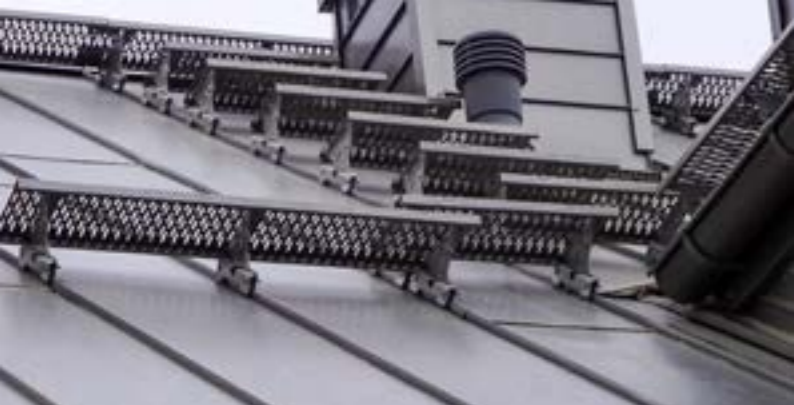

Pipe snow barriers

Pipe snow barriers are an essential element on the roof, effectively protecting against potential snow hazards. They are installed to prevent snow from sliding off the roof, which is a key protection, especially in winter conditions and areas with frequent snowfall. These barriers, also known as snow fences, play a significant role in maintaining safety by eliminating the risk of sudden snowfall. Thanks to them, both workers and the building are protected from potential damages, making the roof a safe place in any weather conditions.

Roof communication

Roof communication is not just a set of elements on the roof; it is a crucial system ensuring safety and convenience during work at heights. It is primarily installed to enable easy, safe, and controlled access to various areas of the roof. Thanks to roof communication, professional service, repair, or maintenance work becomes much more efficient and secure. It is not only a standard in occupational safety but also a guarantee of smooth and certain interventions on the roof, regardless of weather conditions.

Fasade accessories

In our offer, you will find essential facade accessories, including exceptionally sturdy mounting brackets and efficient ventilation profiles. Mounting brackets are precisely designed to allow easy and secure installation on ventilated facades, ensuring reliable attachment to the building structure. Ventilation profiles, on the other hand, excellently support the ventilation process, protecting the facade from moisture and maintaining optimal internal conditions.